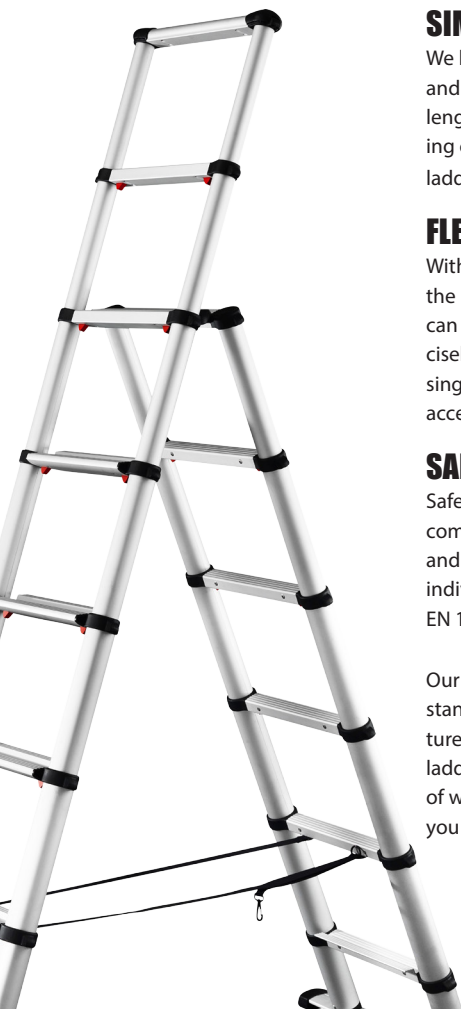

SAFE & ERGONOMIC

Safe, functional and easy to take with you – Telesteps does not compromise on anything. The ladder is small and compact for storage and transportation. We assemble the ladders by hand and test them individually before delivery. Our equipment is certified according to EN 131/SP/TÜV.

Our All-Day-Long ladder for all-day-long uses! When you need to stand on the ladder for longer periods of time, where ergonomic features are of importance for maximum comfort and safety - The Combi ladder is the friend for you! Whether it is height, stability or long days of work - the Combi ladder will not let you down, it will always keep you up!